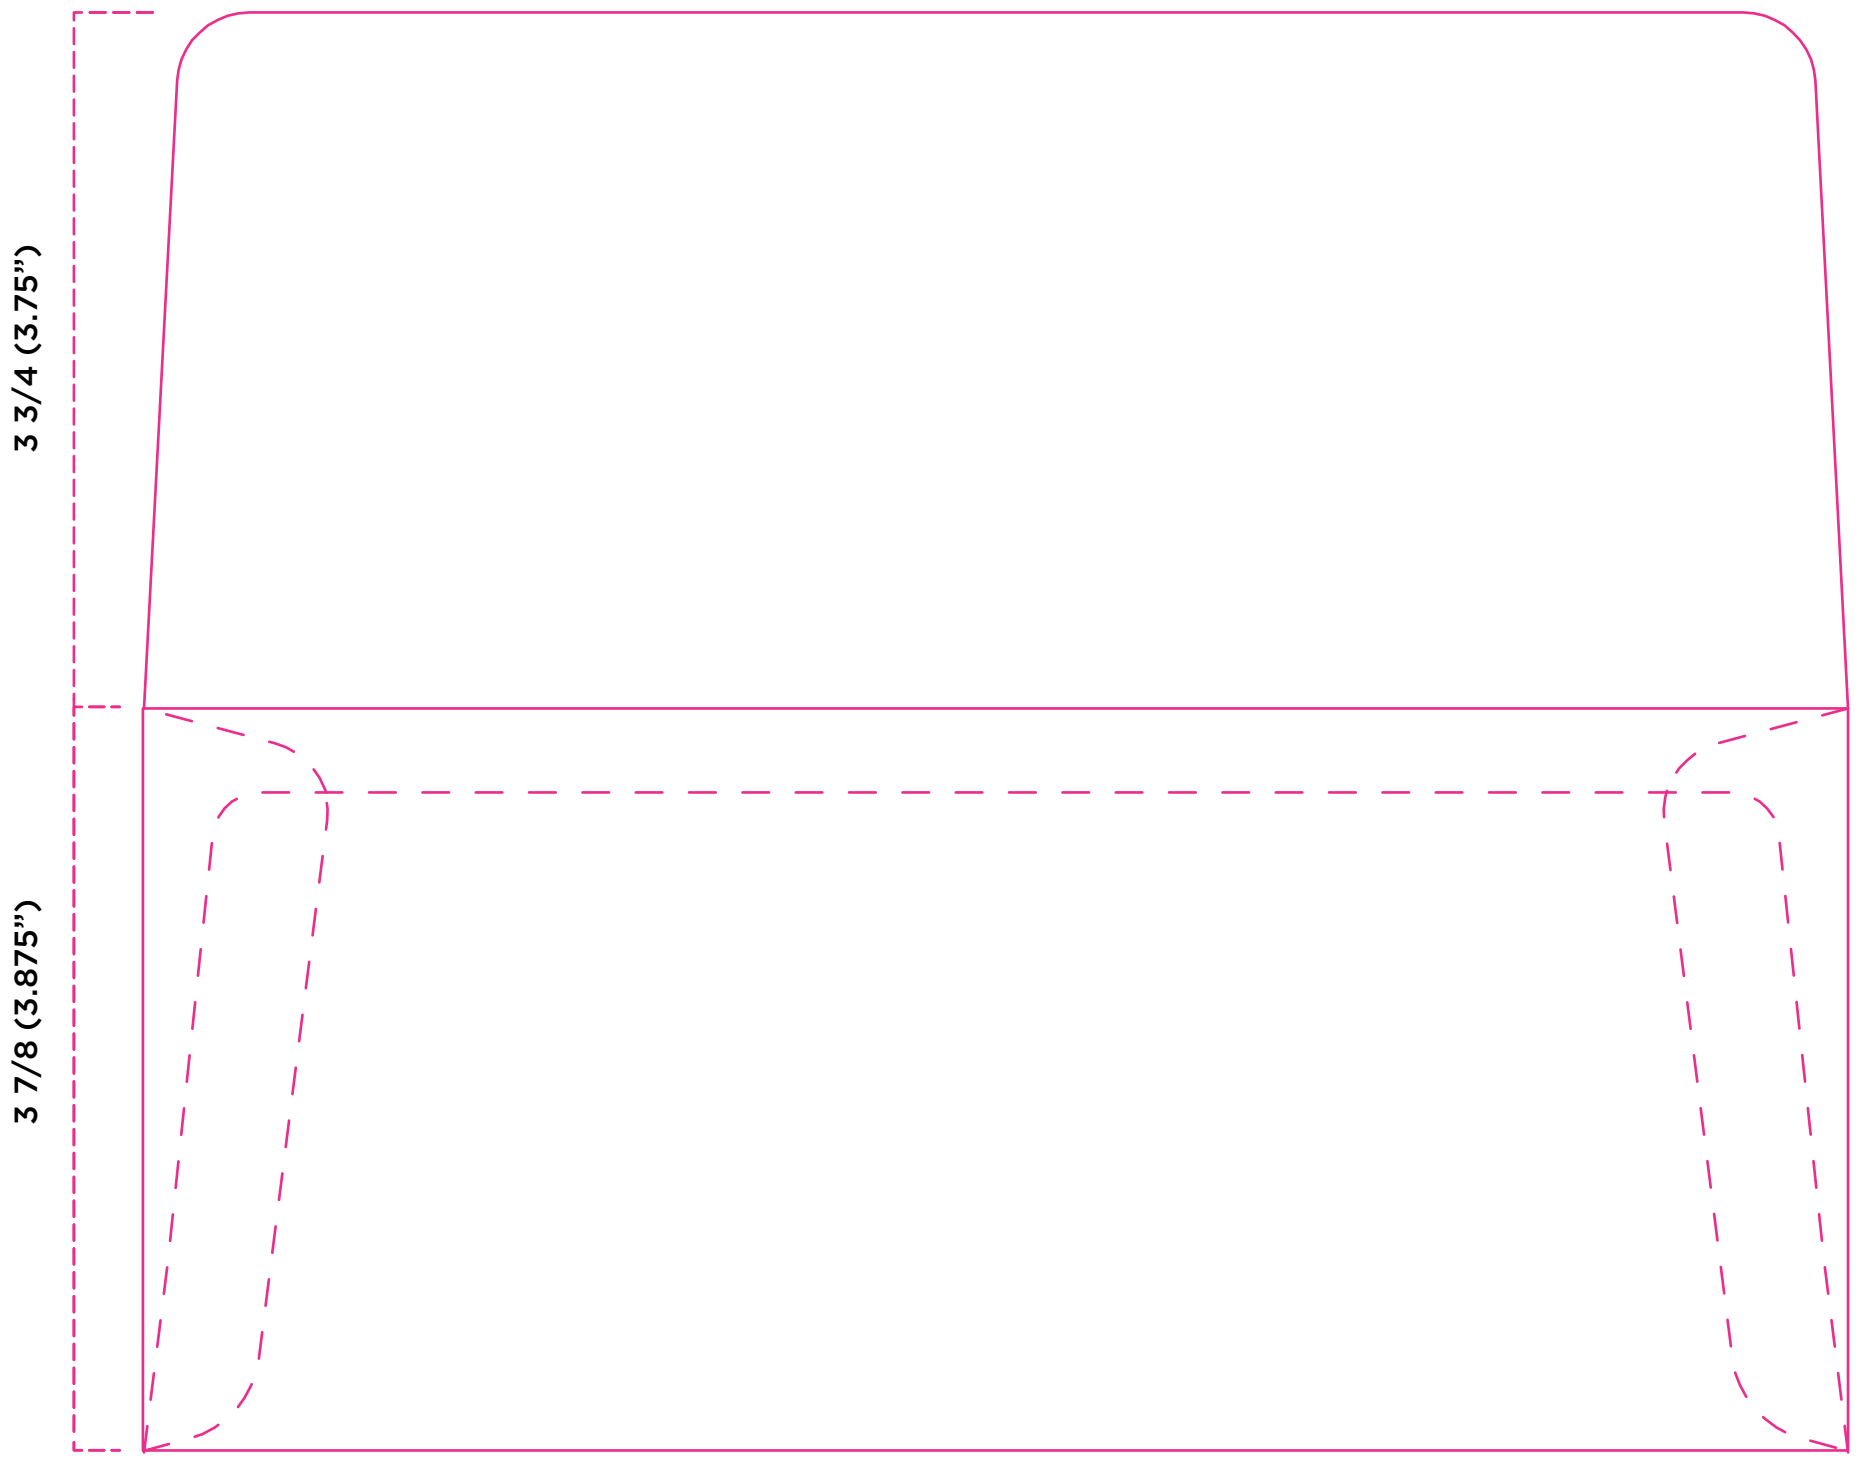

9 Remittance Envelope

9 Remittance Envelope
Envelope Size 4.625"x8.875"

Envelope Inside

See next page for Envelope Front

PRINTSOUTH
PRINTING • DIGITAL • MARKETING • MAILING

1114 Silstar Road
West Columbia, SC 29170
phone: 803-796-2619

fax: 803-796-2744
online: myprintsouth.com
myprintsouth.espwebsite.com

9 Remittance Envelope
Envelope Size 4.625"x8.875"

Envelope Outside