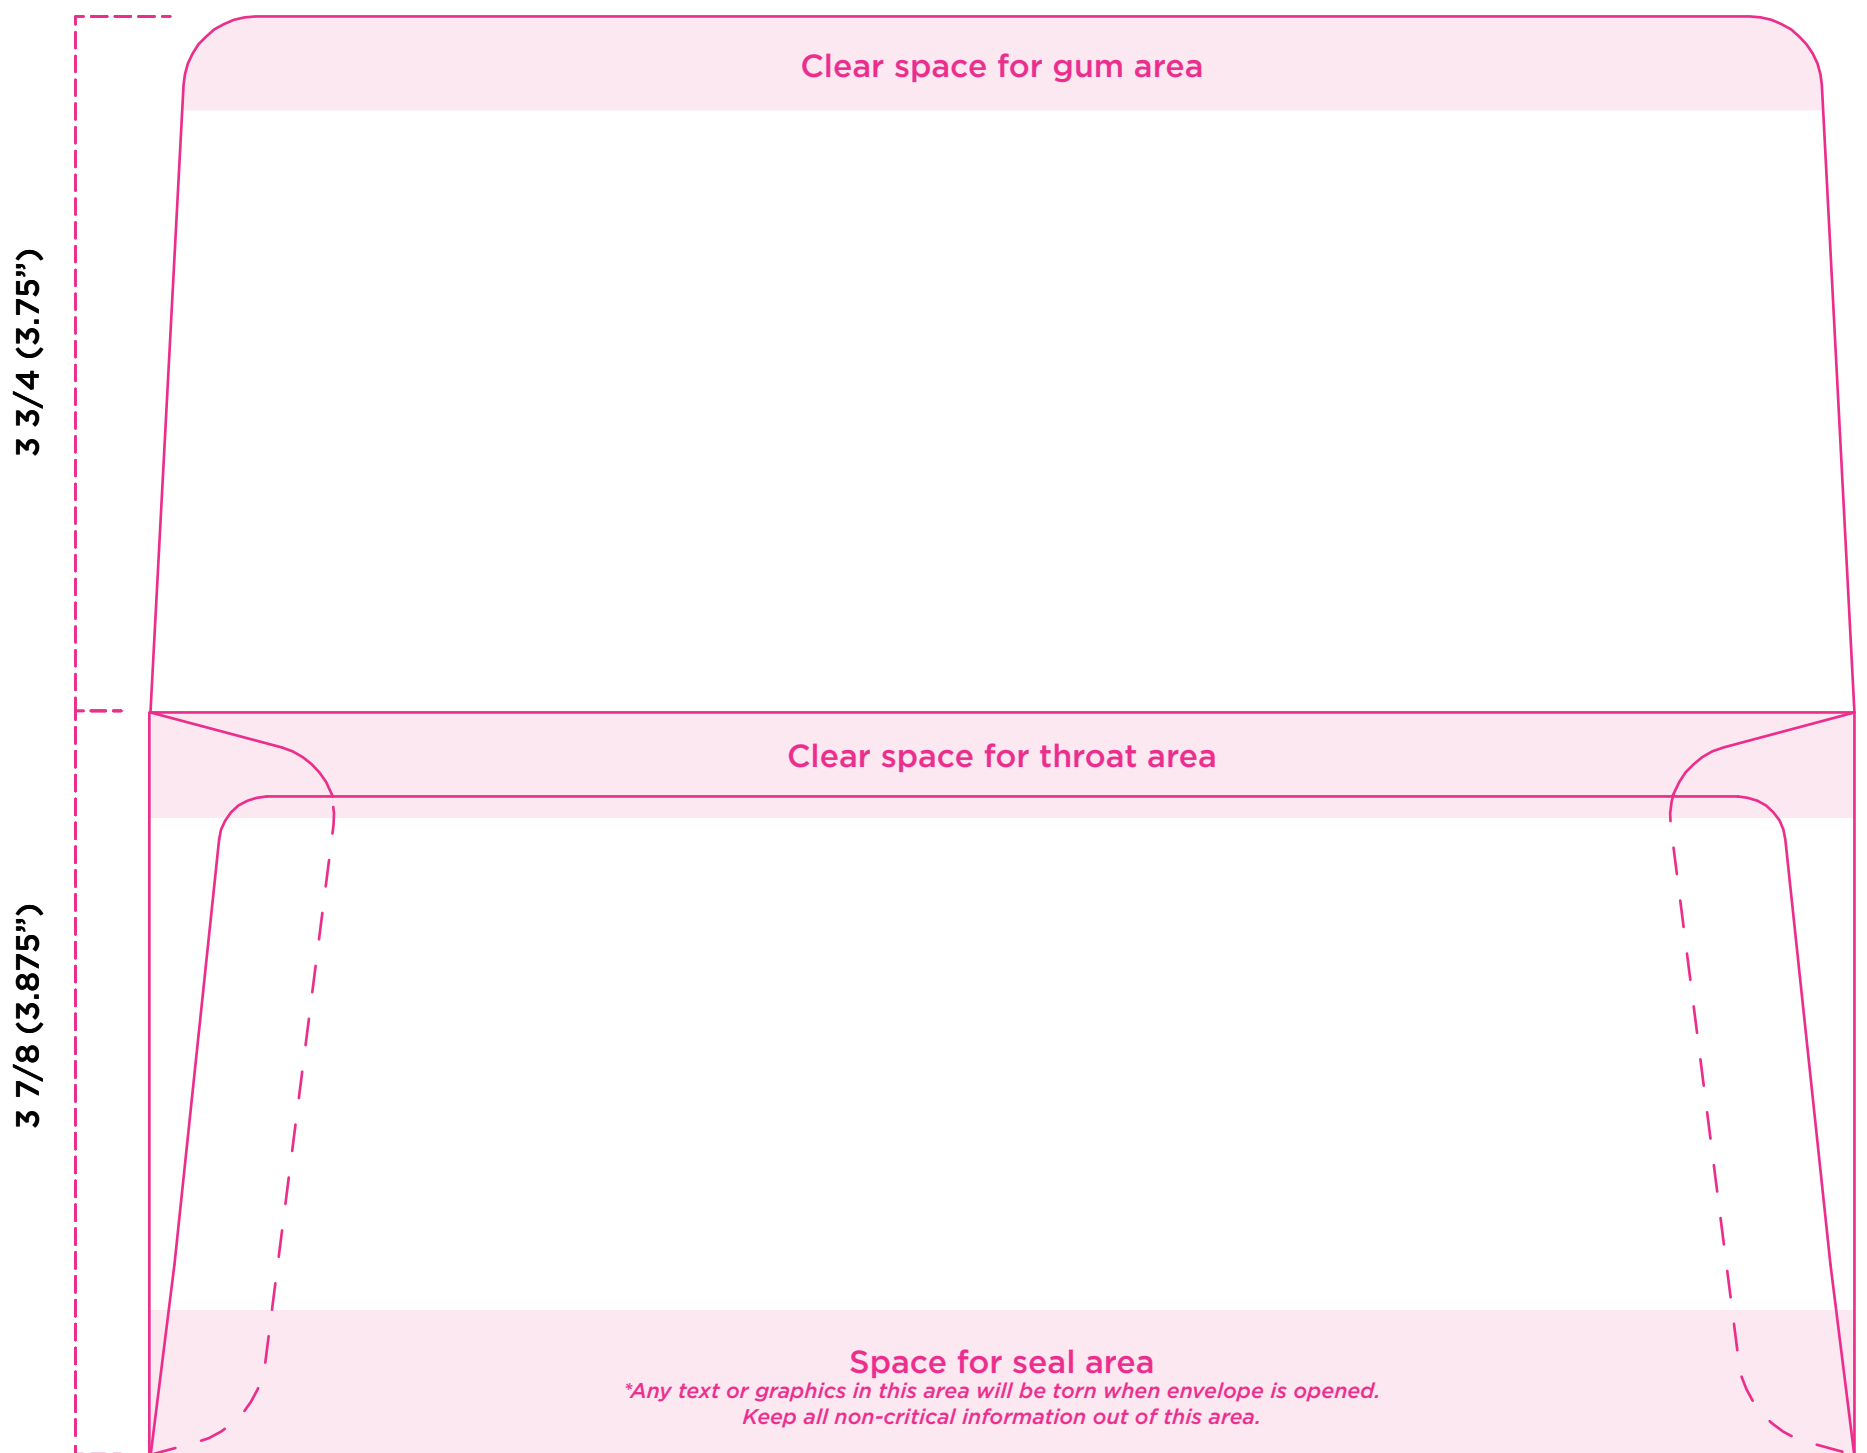

9 Remittance Envelope

9 Remittance Envelope
Envelope Size 4.625"x8.875"

Envelope Inside

See next page for Envelope Front

PRINTSOUTH
PRINTING • DIGITAL • MARKETING • MAILING

1114 Silstar Road
West Columbia, SC 29170
phone: 803-796-2619