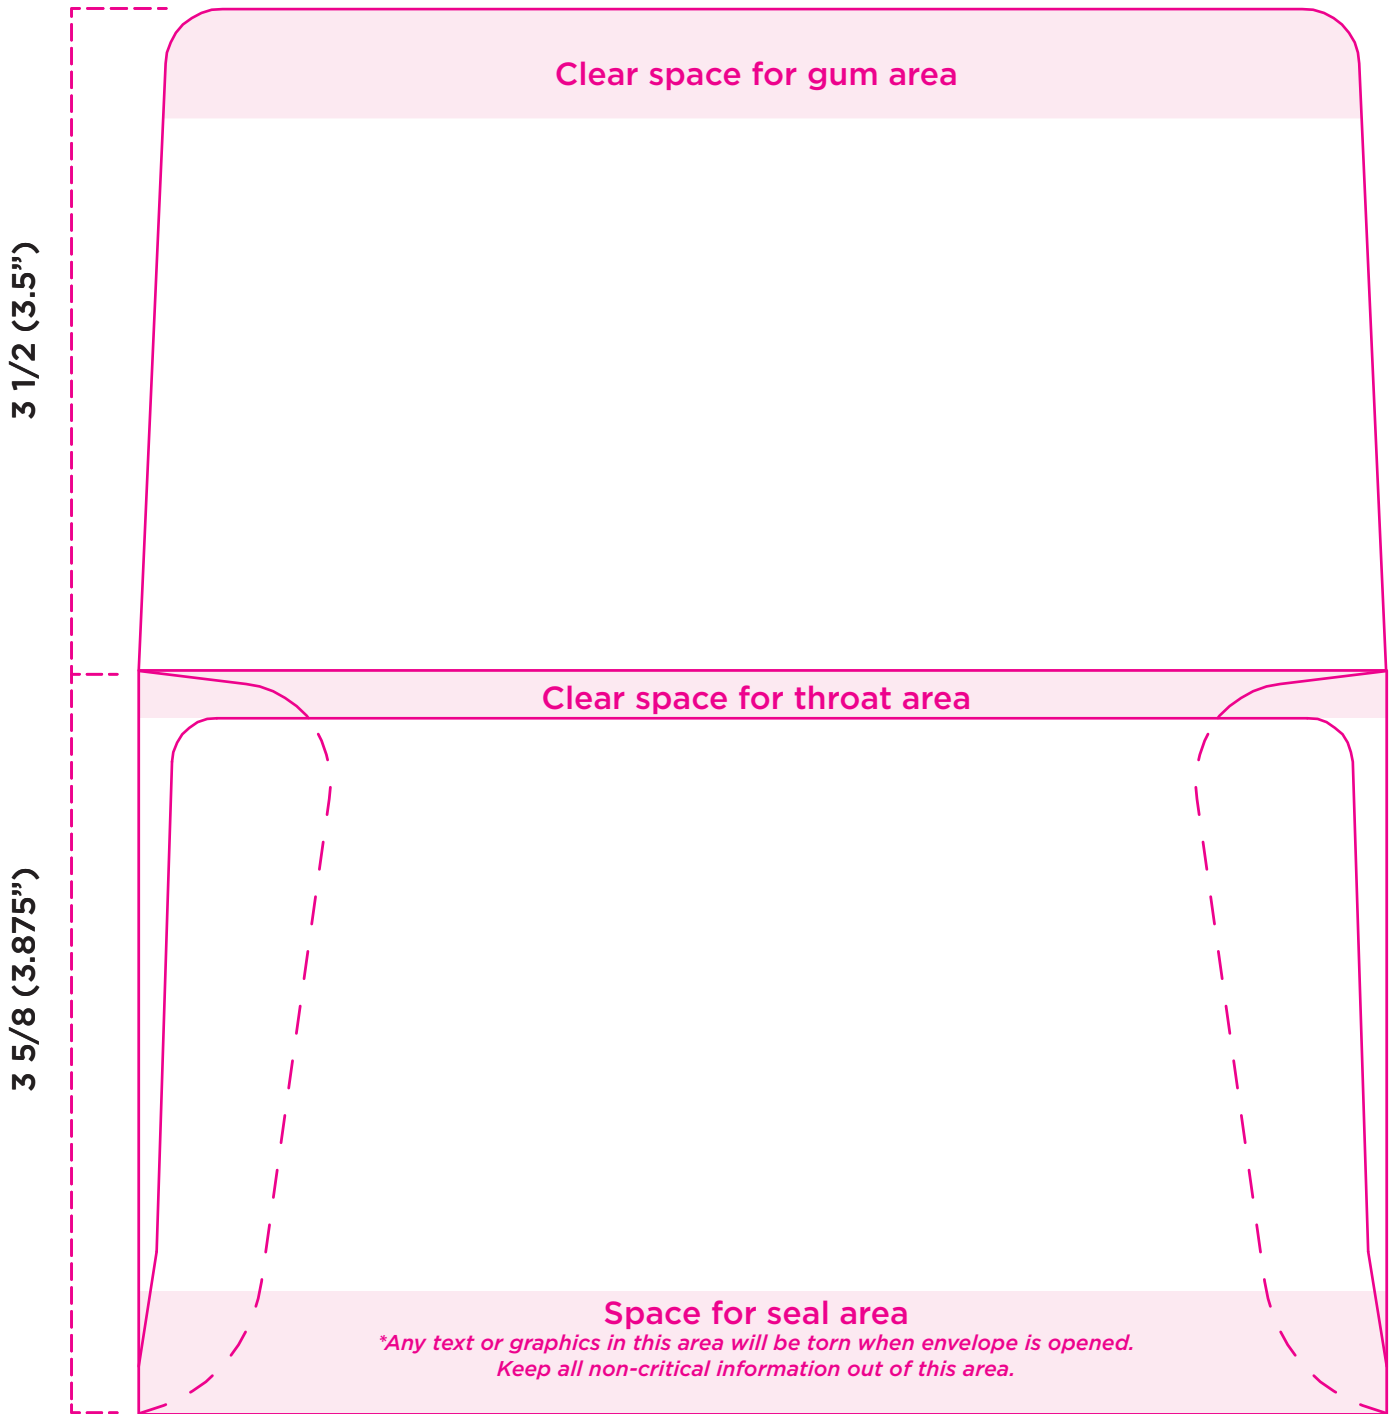

6 3/4 Remittance Envelope
Envelope Size 3.625"x6.5"

Envelope Inside

6 3/4 Remittance Envelope
Envelope Size 3.625"x6.5"

3 1/2 (3.5")

3 5/8 (3.875")

Envelope Outside