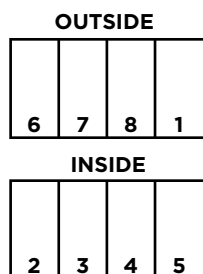

## Letter/Tri-fold

Paper is folded in thirds with one flap covering the other. Final folded size (8.5x11 sheet) is 3.6875x8.5 and fits in a standard #10 envelope.

**Letter/Tri-fold** - Outside panels are slightly larger

## Double Parrallel Fold

Paper is folded in half then half again. Inside panels are slightly smaller than outside panels.

**Double Parrallel Fold** - Inside panels slightly smaller

Paper Size	Panel #6	Panel #7	Panel #8	Panel #1
8.5x14	3.42"	3.5"	3.52"	3.56"
11x17	4.17"	4.25"	4.27"	4.31"
11x25.5	6.28"	6.38"	6.40"	6.44"

## Half Fold

Paper is folded in half. Final folded size (8.5x11 sheet) is 5.5x11.

**Half Fold/Bi-fold** -

Paper Size	Panel #4/3	Panel #1/2
8.5x11	5.5"	5.5"
8.5x14	7"	7"
11x17	8.5"	8.5"
11x25.5	12.75"	12.75"

## Closed Gate/Double Gate

A gate fold that is folded in half.

**Closed Gate/Double Gate** - outside panels are slightly smaller

Paper Size	Panel #6	Panel #7	Panel #8	Panel #1
8.5x14	3.44"	3.52"	3.56"	3.48"
9x12	2.94"	3.02"	3.06"	2.98"
11x17	4.19"	4.27"	4.31"	4.23"
11x25.5	6.32"	6.40"	6.44"	6.36"