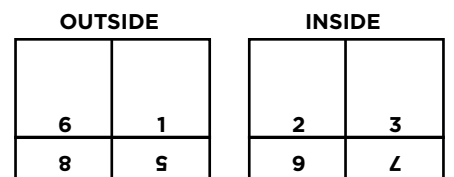

Pocket Folder

Pocket Folder

Paper Size	Width	Height	Pocket
9"w x 12"h with 4" pockets	9"	12"	4"
Flat	18"	16"	
9"w x 12"h with 3" pockets	9"	12"	3"
Flat	18"	15"