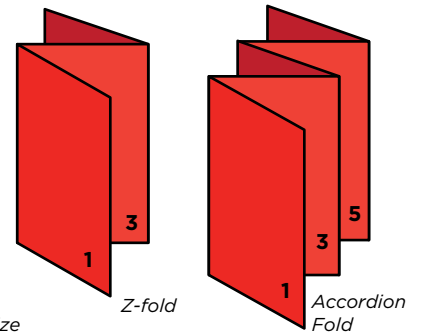

## Letter/Tri-fold

Paper is folded in thirds with one flap covering the other. Final folded size (8.5x11 sheet) is 3.6875x8.5 and fits in a standard #10 envelope.

**Letter/Tri-fold** - Outside panels are slightly larger

Paper Size	Panel #5	Panel #6	Panel #1
8.5x11	3.625"	3.6875"	3.6875"
8.5x14	4.625"	4.6875"	4.6875"
9x12	3.94"	4.031"	4.031"
11x17	5.625"	4.6875"	4.6875"
11x25.5	8.375"	8.5625"	8.5625"

## Z-fold/Accordion Fold

Z-fold is folded in thirds accordion style. Final folded size (8.5x11 sheet) is 3.667x8.5.5 and fits in a standard #10 envelope.

Accordion Fold is folded into fourths/fifths, etc. accordion style. Each panel is the same size.