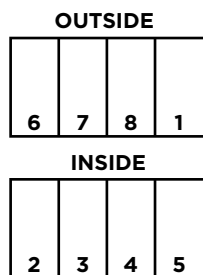

Double Parrallel Fold - Inside panels slightly smaller

Paper Size	Panel #6	Panel #7	Panel #8	Panel #1
8.5x14	3.42"	3.5"	3.52"	3.56"
11x17	4.17"	4.25"	4.27"	4.31"
11x25.5	6.28"	6.38"	6.40"	6.44"