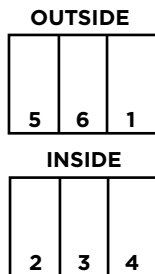

## Letter/Tri-fold

Paper is folded in thirds with one flap covering the other. Final folded size (8.5x11 sheet) is 3.6875x8.5 and fits in a standard #10 envelope.

**Letter/Tri-fold** - Outside panels are slightly larger

Paper Size	Panel #5	Panel #6	Panel #1
8.5x11	3.625"	3.6875"	3.6875"
8.5x14	4.625"	4.6875"	4.6875"
9x12	3.94"	4.031"	4.031"
11x17	5.625"	4.6875"	4.6875"
11x25.5	8.375"	8.5625"	8.5625"

## Z-fold/Accordion Fold

Z-fold is folded in thirds accordion style. Final folded size (8.5x11 sheet) is 3.667x8.5.5 and fits in a standard #10 envelope.

Accordion Fold is folded into fourths/fifths, etc. accordion style. Each panel is the same size.

## Pocket Folder

**Pocket Folder**

Paper Size	Width	Height	Pocket
9"w x 12"h with 4" pockets	9"	12"	4"
Flat	18"	16"	
9"w x 12"h with 3" pockets	9"	12"	3"
Flat	18"	15"	