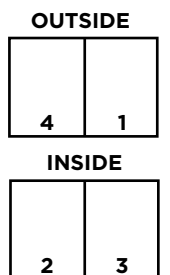

## Letter/Tri-fold

Paper is folded in thirds with one flap covering the other. Final folded size (8.5x11 sheet) is 3.6875x8.5 and fits in a standard #10 envelope.

**Letter/Tri-fold** - Outside panels are slightly larger

**Z-fold** - Panels are equal size

Paper Size	3 Panels	4 Panels	5 Panels
8.5x11	3.667"	2.75"	-
8.5x14	4.667"	3.5"	-
9x12	4"	3"	-
11x17	5.667"	4.25"	3.4"
11x25.5	8.5"	6.375"	5.1"

## Double Parrallel Fold

Paper is folded in half then half again. Inside panels are slightly smaller than outside panels.

**Double Parrallel Fold** - Inside panels slightly smaller

Paper Size	Panel #6	Panel #7	Panel #8	Panel #1
8.5x14	3.42"	3.5"	3.52"	3.56"
11x17	4.17"	4.25"	4.27"	4.31"
11x25.5	6.28"	6.38"	6.40"	6.44"

## Half Fold

Paper is folded in half. Final folded size (8.5x11 sheet) is 5.5x11.

**Half Fold/Bi-fold** -

Paper Size	Panel #4/3	Panel #1/2
8.5x11	5.5"	5.5"
8.5x14	7"	7"
11x17	8.5"	8.5"
11x25.5	12.75"	12.75"