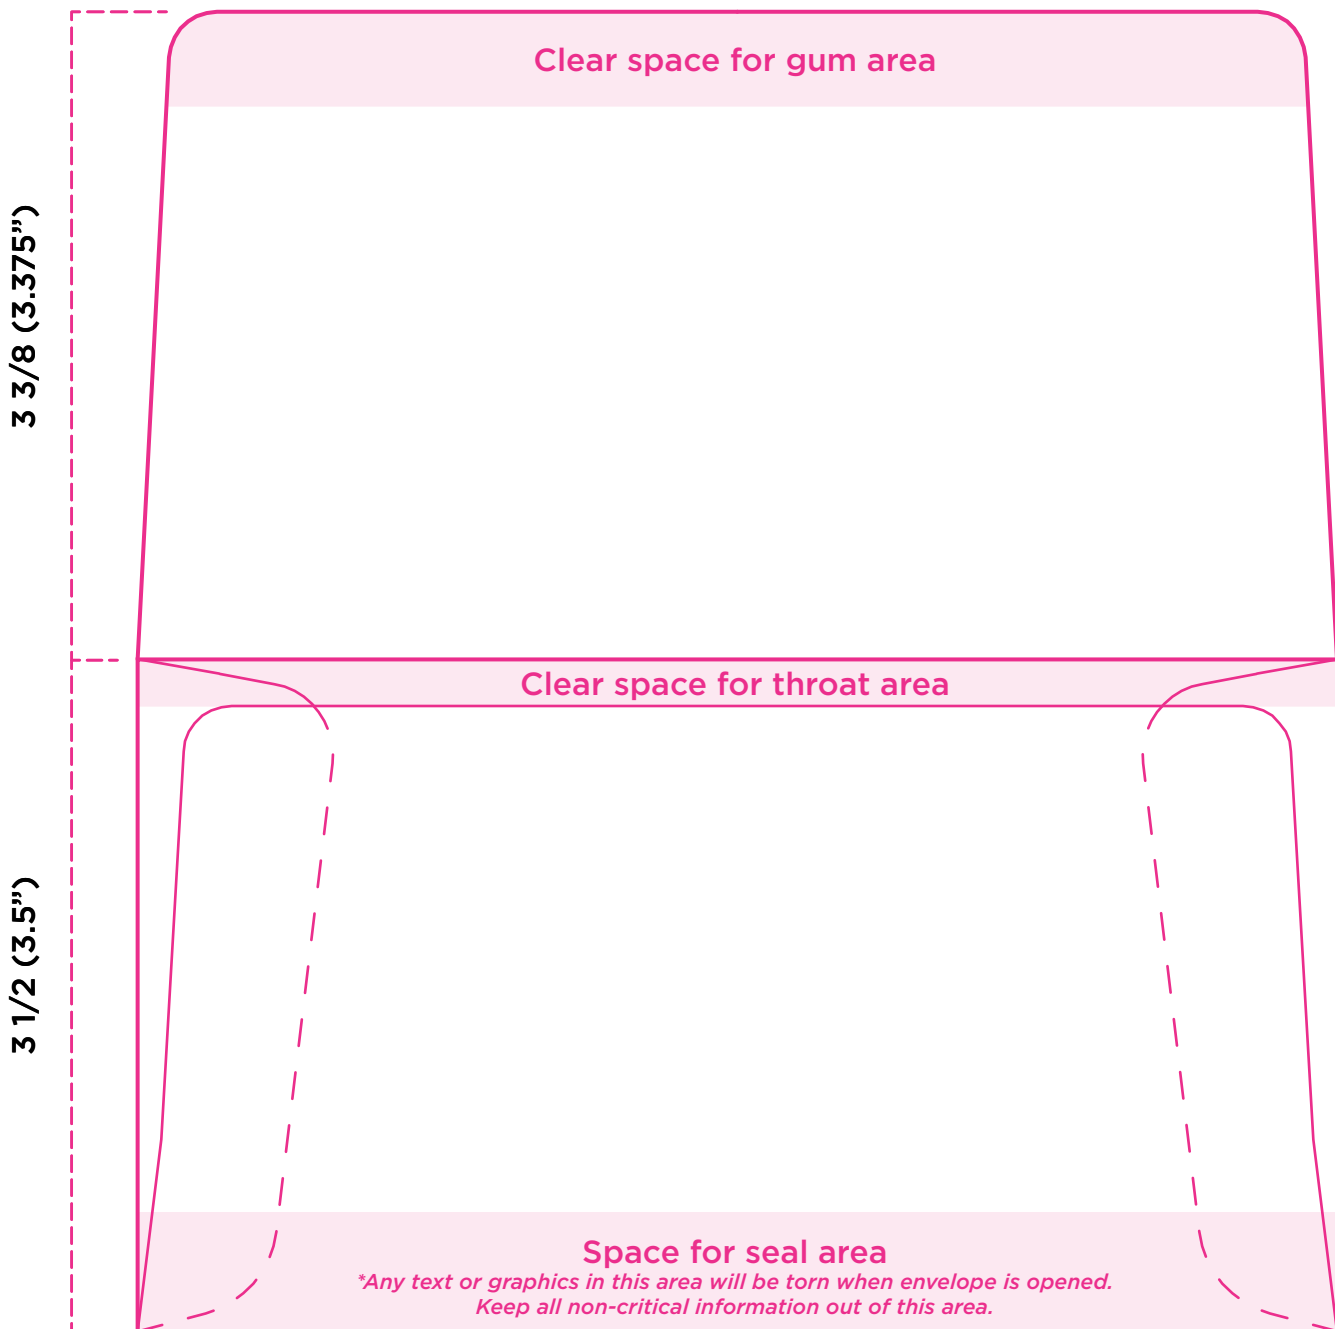

6 1/4 Remittance Envelope

6 1/4 Remittance Envelope
Envelope Size 3.5"x6.25"

Envelope Inside

See next page for Envelope Front

PRINTSOUTH

PRINTING • DIGITAL • MARKETING • MAILING

1114 Silstar Road
West Columbia, SC 29170
phone: 803-796-2619

fax: 803-796-2744
online: myprintsouth.com
myprintsouth.espwebsite.com

6 1/4 Remittance Envelope
Envelope Size 3.5"x6.25"

Envelope Outside