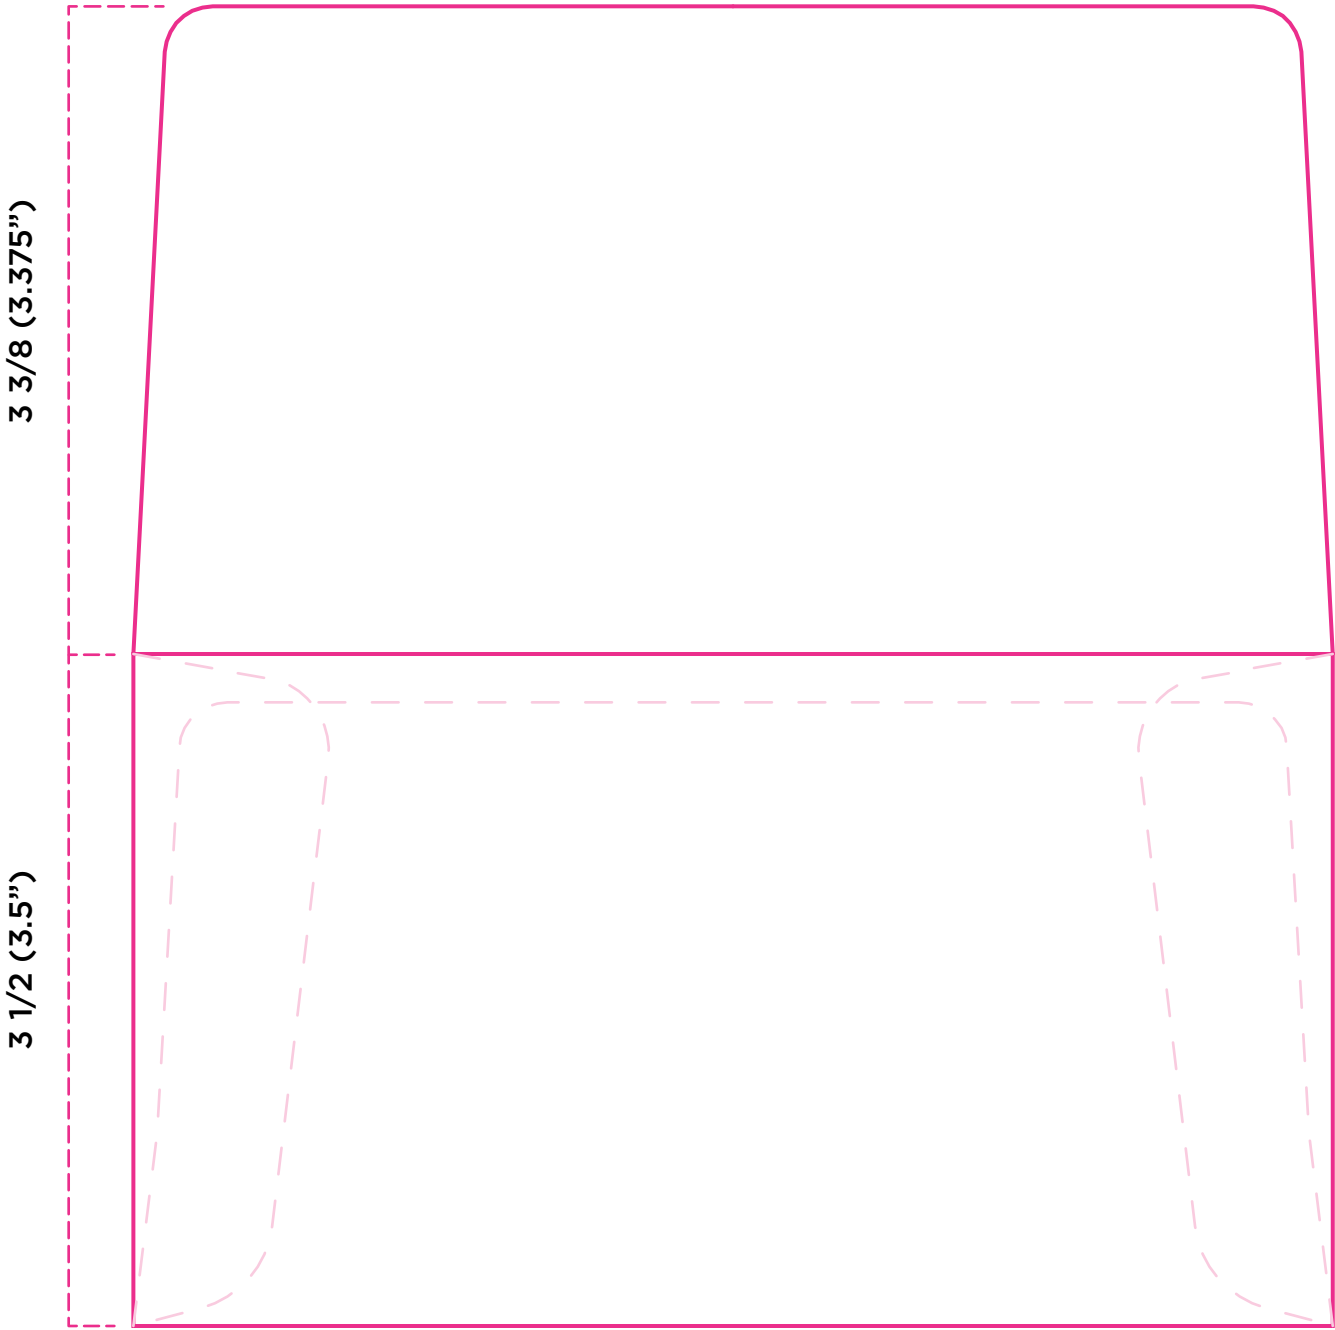

6 1/4 Remittance Envelope

6 1/4 Remittance Envelope
Envelope Size 3.5"x6.25"

Envelope Inside

See next page for Envelope Front

PRINTSOUTH

PRINTING • DIGITAL • MARKETING • MAILING

1114 Silstar Road
West Columbia, SC 29170
phone: 803-796-2619

fax: 803-796-2744
online: myprintsouth.com
myprintsouth.espwebsite.com

6 1/4 Remittance Envelope
Envelope Size 3.5"x6.25"

Envelope Outside